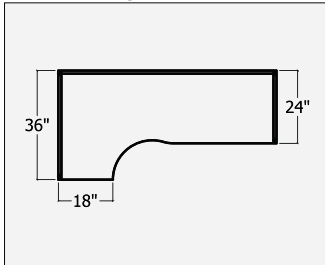

WAVE

All 24" deep have 1" recess