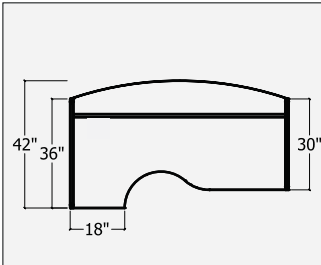

STRAIGHT

ANGLED

RADIUS

WAVE

Bow Front