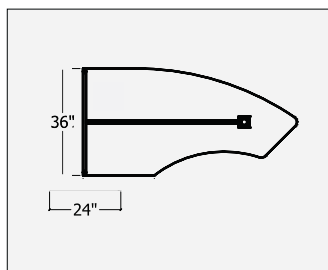

Goalie Stick