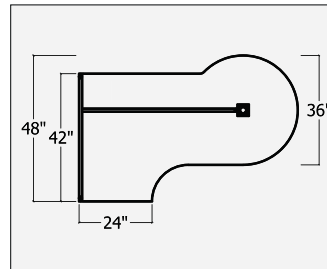

Radius P Top