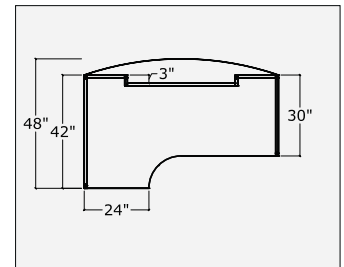

Step in Bow Front