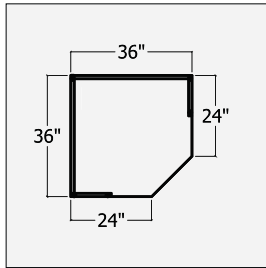

ANGLED

RADIUS

WAVE

90°

120°

135°