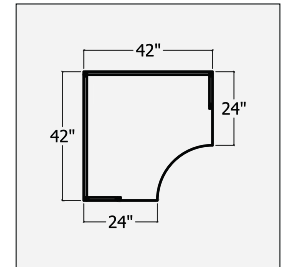

ANGLED

RADIUS

WAVE

90°

120°

135°