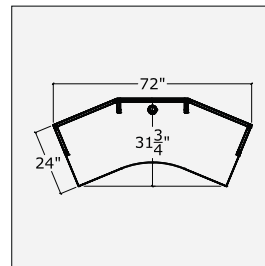

ANGLED

RADIUS

WAVE

90°

120°

135°