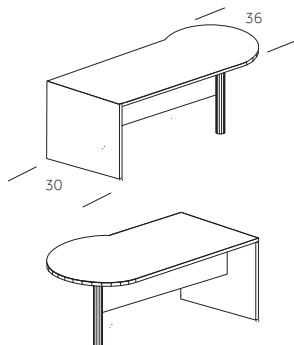

P-top w/ matching post leg

3060/P-TOP/R	30/36	30 x 60	$798.00	n/a	$998.00
3066/P-TOP/R	30/36	30 x 66	$798.00	n/a	$998.00
3072/P-TOP/R	30/36	30 x 72	$798.00	n/a	$998.00
3672/P-TOP/R	30/36	36 x 72	$798.00	n/a	$998.00
3684/P-TOP/R	30/36	36 x 84	$840.00	n/a	$1050.00

Optional 3" square post $160 list.

3060/P-TOP/L	30/36	30 x 60	$798.00	n/a	$998.00
3066/P-TOP/L	30/36	30 x 66	$798.00	n/a	$998.00
3072/P-TOP/L	30/36	30 x 72	$798.00	n/a	$998.00
3672/P-TOP/L	30/36	36 x 72	$798.00	n/a	$998.00
3684/P-TOP/L	30/36	36 x 84	$840.00	n/a	$1050.00

Optional 3" square post $160 list.