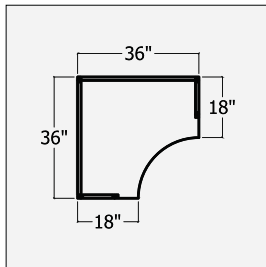

ANGLED

RADIUS

WAVE

90°

120°

135°