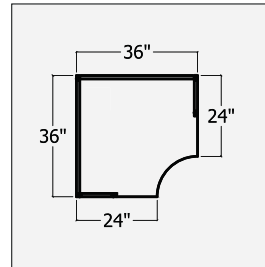

ANGLED

RADIUS

WAVE

90°

120°

135°