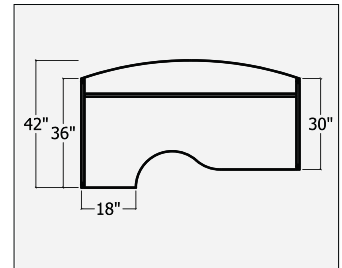

Straight

Angled

Radius

Wave

1 1/2" THICK SURFACES / TT

1.5" tops are available on all units in multiple finishes. Please consult the brochure or website for available finishes.

Add /TT to the code.
Eg: UN7236TD becomes UN7236TD/TT and use the 1.5" column pricing.

ADDING GROMMETS

GL / GC / GR add $40 list.

Custom locations are $80 list. Send a sketch with dimensions at the time of ordering.

On 24" deep units grommets are 3" from the back panel.

On 30&36" deep units grommets are 8" from the back panel.

KICK PLATES

All floor supported pedestals come with a 4" kick plate.

This includes all /BBFF and /FFF pedestals and storage units (LF,SC,MP)

SOLID DRAWER BOTTOMS

Solid drawer bottoms are available on all pedestals.

Please add 10% to the list price and /SDB to the end of the code.

STRAIGHT TRANSACTION TOP

To receive a straight transaction top instead of the included bow, add /SQT to the end of the code. No Upcharge.

Eg: UNGRD6030R/SQT

30" DEEP CONNECTIONS

All units are available at 30" connection with no up charge. Please add /30C to the end of the code

Eg: UNGRD6042AC/RBBFF
UNGRD6042AC/RBBFF/30C