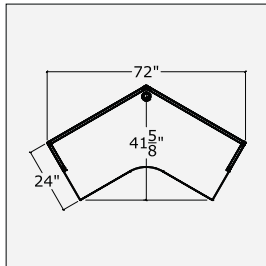

ANGLED

RADIUS

WAVE

90°

120°

135°