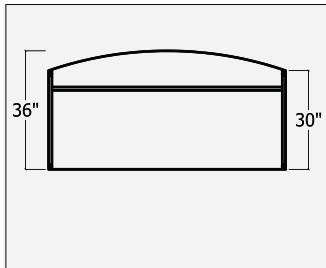

Straight

Angled

Radius

Wave

1 1/2" THICK SURFACES / TT

1.5" tops are available on all units in multiple finishes. Please consult the brochure or website for available finishes.

Add /TT to the code.
Eg: UN7236TD becomes UN7236TD/TT and use the 1.5" column pricing.

ADDING GROMMETS

GL / GC / GR add $40 list.

Custom locations are $80 list. Send a sketch with dimensions at the time of ordering.

On 24" deep units grommets are 3" from the back panel.

On 30&36" deep units grommets are 8" from the back panel.

KICK PLATES

All floor supported pedestals come with a 4" kick plate.

This includes all /BBFF and /FFF pedestals and storage units (LF,SC,MP)

SOLID DRAWER BOTTOMS

Solid drawer bottoms are available on all pedestals.

Please add 10% to the list price and /SDB to the end of the code.

STRAIGHT TRANSACTION TOP

To receive a straight transaction top instead of the included bow, add /SQT to the end of the code. No Upcharge.

Eg: UNGRD6030R/SQT

30" DEEP CONNECTIONS

All units are available at 30" connection with no up charge. Please add /30C to the end of the code

Eg: UNGRD6042AC/RBBFF
UNGRD6042AC/RBBFF/30C