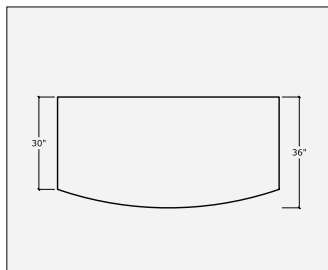

Bow

Wedge / Right

Wedge / Left

Rudder / Right

Rudder / Left

1 1/2" THICK SURFACES / TT

1.5" tops are available on all units in multiple finishes. Please consult the brochure or website for available finishes.

Add /TT to the code.
Eg: UN7236TD becomes UN7236TD/TT and use the 1.5" column pricing.

ADDING GROMMETS

GL / GC / GR add $40 list.

Custom locations are $80 list. Send a sketch with dimensions at the time of ordering.

On 24" deep units grommets are 3" from the back panel.

On 30&36" deep units grommets are 8" from the back panel.

METAL RISER

Use with any of our 23" high credenzas, metal base returns or metal leg desks.

Sold in packages of two

METALRISER $175

MADE TO ORDER SIZES

Change the width or depth of a unit to the 1/2 inch.

Add: "S" to the front of the code. Change the codes dimension and take the next size.

Example: SUN7330L/BF $903