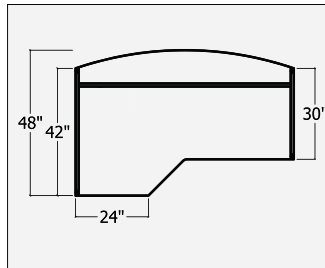

Straight

Angled

Radius

Wave

1 1/2" THICK SURFACES / TT

1.5" tops are available on all units in multiple finishes. Please consult the brochure or website for available finishes.

Add /TT to the code.
Eg: UN7236TD becomes UN7236TD/TT and use the 1.5" column pricing.

ADDING GROMMETS

GL / GC / GR add $40 list.

Custom locations are $80 list. Send a sketch with dimensions at the time of ordering.

On 24" deep units grommets are 3" from the back panel.

On 30&36" deep units grommets are 8" from the back panel.

KICK PLATES

All floor supported pedestals come with a 4" kick plate.

This includes all /BBFF and /FFF pedestals and storage units (LF,SC,MP)

SOLID DRAWER BOTTOMS

Solid drawer bottoms are available on all pedestals.

Please add 10% to the list price and /SDB to the end of the code.

STRAIGHT TRANSACTION TOP

To receive a straight transaction top instead of the included bow, add /SQT to the end of the code. No Upcharge.

Eg: UNGRD6030R/SQT

30" DEEP CONNECTIONS

All units are available at 30" connection with no up charge. Please add /30C to the end of the code

Eg: UNGRD6042AC/RBBFF
UNGRD6042AC/RBBFF/30C