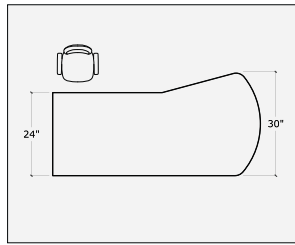

Rudder / Right