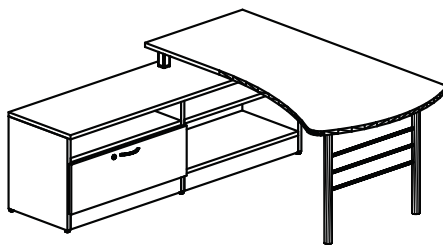

Benching Typical - Grouping 4

	W x D x H	CODE	
Rudder Desk Square Leg	72"x30"x29"	UN7230RUD/HL/R	$680
Mixed Credenza	72"x20"x23"	UN7220D/OP/LF/L/23	$1025
Metal Riser (2x)	5"	METALRISER	$175
TOTAL			$1880