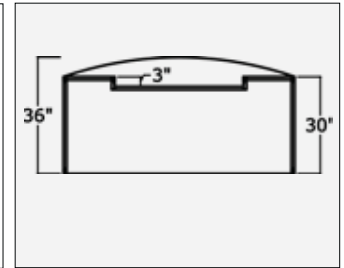

Step in Bow Front