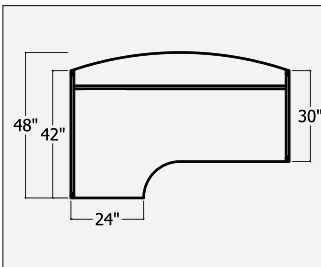

STRAIGHT

ANGLED

RADIUS

Bow Front

WAVE