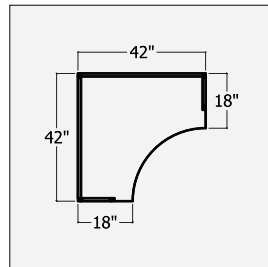

ANGLED

RADIUS

WAVE

90°

120°

135°