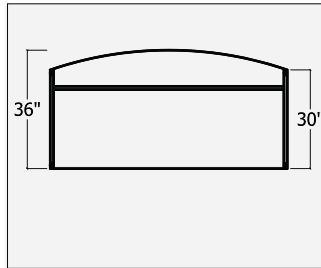

STRAIGHT

Bow Front

ANGLED

RADIUS

WAVE