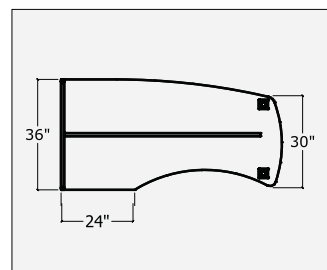

Hockey Stick