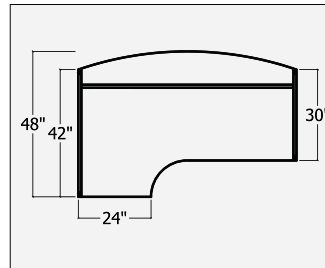

Straight

Angled

Radius

Wave

1 1/2" THICK SURFACES / TT

1.5" tops are available on all units in multiple finishes. Please consult the brochure or website for available finishes.

Add /TT to the code.
Eg: UN7236TD becomes UN7236TD/TT and use the 1.5" column pricing.

ADDING GROMMETS

GL / GC / GR add $40 list.

Custom locations are $80 list. Send a sketch with dimensions at the time of ordering.

On 24" deep units grommets are 3" from the back panel.

On 30&36" deep units grommets are 8" from the back panel.

KICK PLATES

All floor supported pedestals come with a 4" kick plate.

This includes all /BBFF and /FFF pedestals and storage units (LF,SC,MP)

SOLID DRAWER BOTTOMS

Solid drawer bottoms are available on all pedestals.

Please add 10% to the list price and /SDB to the end of the code.

STRAIGHT TRANSACTION TOP

To receive a straight transaction top instead of the included bow, add /SQT to the end of the code. No Upcharge.

Eg: UNGRD6030R/SQT

30" DEEP CONNECTIONS

All units are available at 30" connection with no up charge. Please add /30C to the end of the code

Eg: UNGRD6042AC/RBBFF
UNGRD6042AC/RBBFF/30C