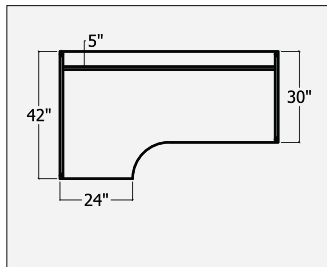

All 30" deep have 5" recess