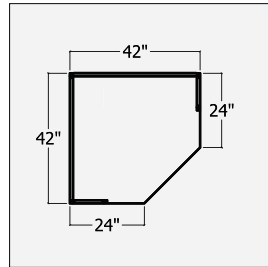

ANGLED

RADIUS

WAVE

90°

120°

135°