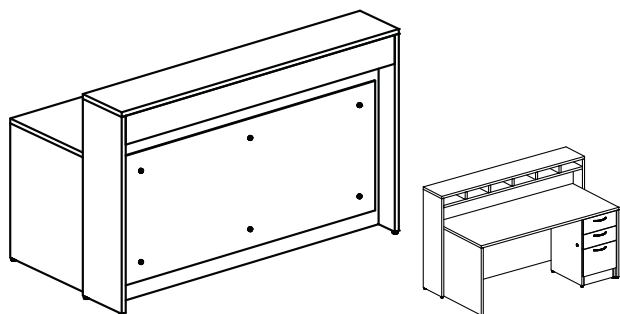

W x D	CODE	
24"	TL24	$293
36"	TL36	$293
48"	TL48	$337

A grommet is required to run the task light power cord.

Please specify left or right when looking from the front at the laminate or acrylic panel.

Reception Typical - Grouping 1

	W x D x H	CODE	1"	1.5"
Single Ped BBFF Desk	72"x30"x29"	UN7230R/BBFF	$1059	$1218
Reception Front	74"x12"x42"	UNGRD7412/PH/OP	$940	$1081
Acrylic Panel	69"x27"x1/4"	72APANEL	$625	$625
TOTAL			$2624	$2924