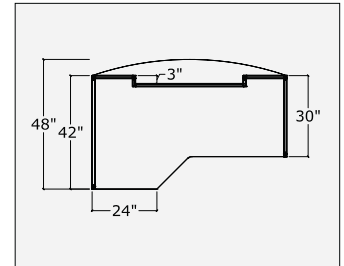

Step in Bow Front