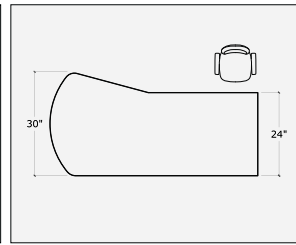

Rudder / Left