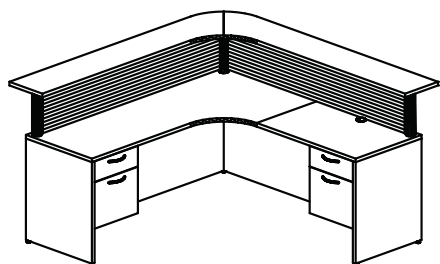

Reception Typical - Grouping 2

	W x D x H	CODE	1"	1.5"
Box / File Extended Corner Desk	72"x36"x29"	SUN7236R/ECU/LBF/FMP	$1083	$1245
Box/File Return	36"x24"x29"	UN3624ER/BF/R	$502	$577
Glazed Panel	72"x12"	GP7212	$210	$210
Glazed Panel	72"x12"	GP7212	$210	$210
Single 12" Post	12"	2x POST12/S	$210	$210
90 Degree 12" Post	12"	1x POST12/N	$105	$105
Extended Transaction Top	78"x78"	EXTT72/72	$600	$690
TOTAL			$2920	$3247