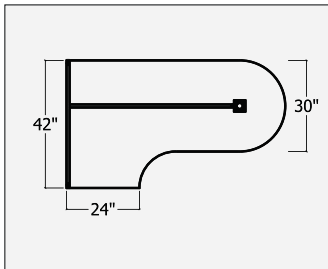

Radius D Top