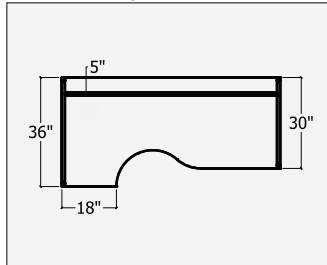

All 30" deep have 5" recess