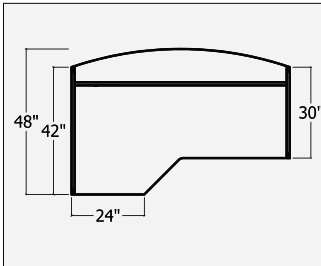

STRAIGHT

ANGLED

Bow Front

RADIUS

WAVE