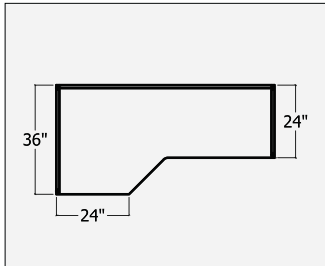

ANGLED

All 24" deep have 1" recess