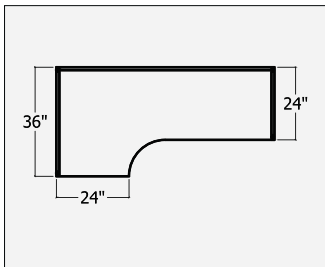

RADIUS

All 24" deep have 1" recess