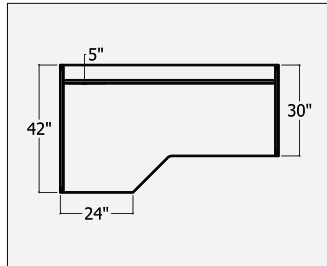

All 30" deep have 5" recess