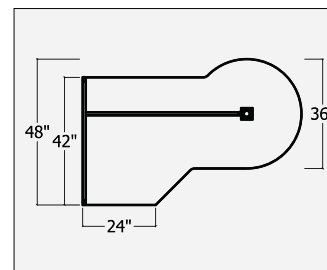

Angled P Top