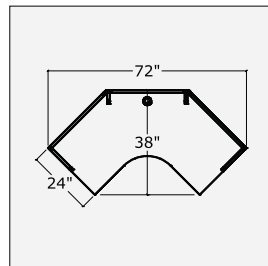

ANGLED

RADIUS

WAVE

90°

120°

135°