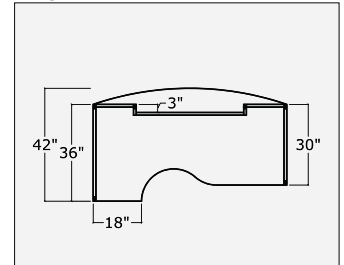

Step in Bow Front